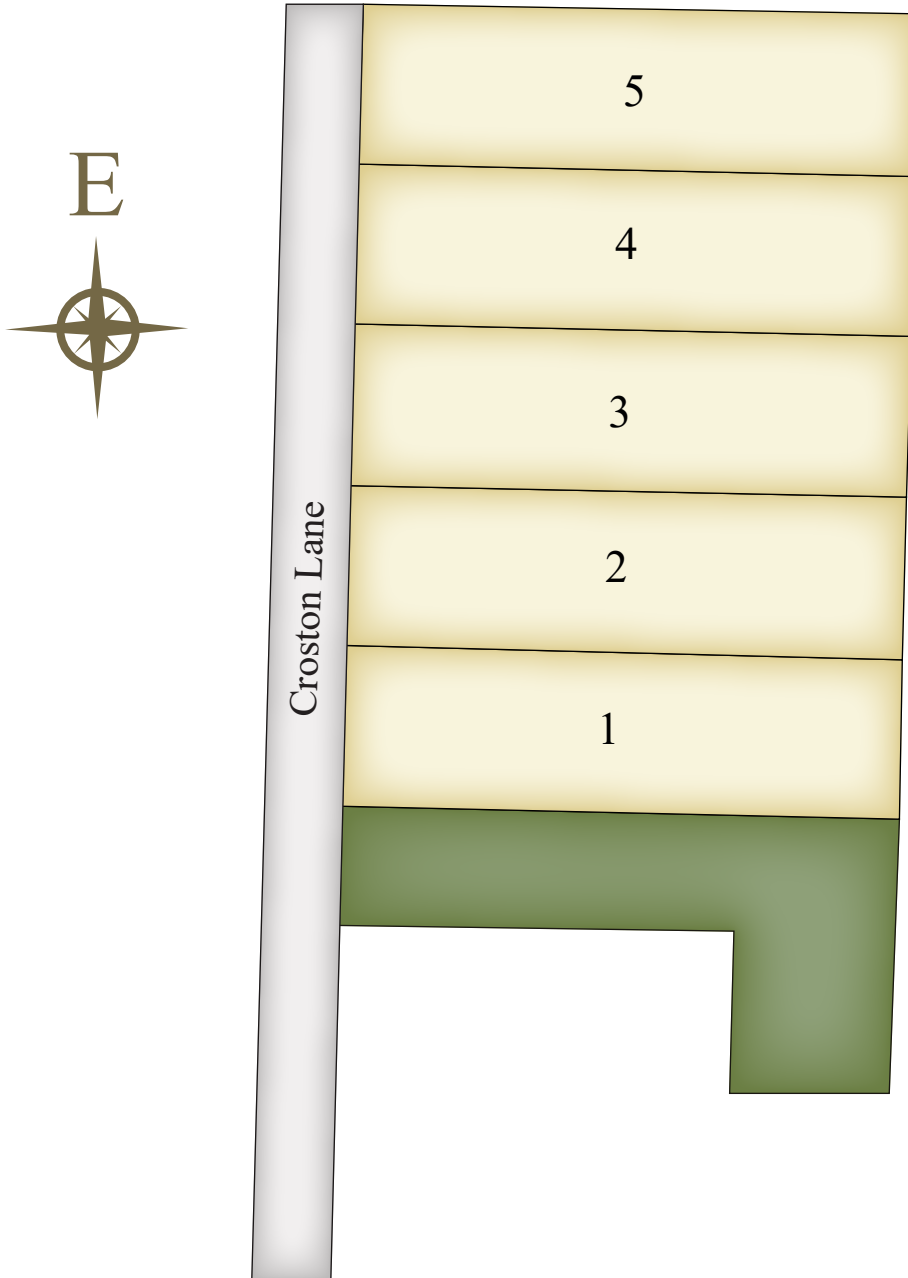

# CROSTON LANE

*Where Dreams Are Built*

For information call Corinne Lombardo at  
(253) 640-0680 or email [corinne@windermere.com](mailto:corinne@windermere.com)  
[norrishomesinc.com/CrostonLane](http://norrishomesinc.com/CrostonLane)

Information deemed reliable but not guaranteed by agent or seller. Buyer to verify. Neither seller nor Agent warrant square footage information. Buyer to verify to own satisfaction.