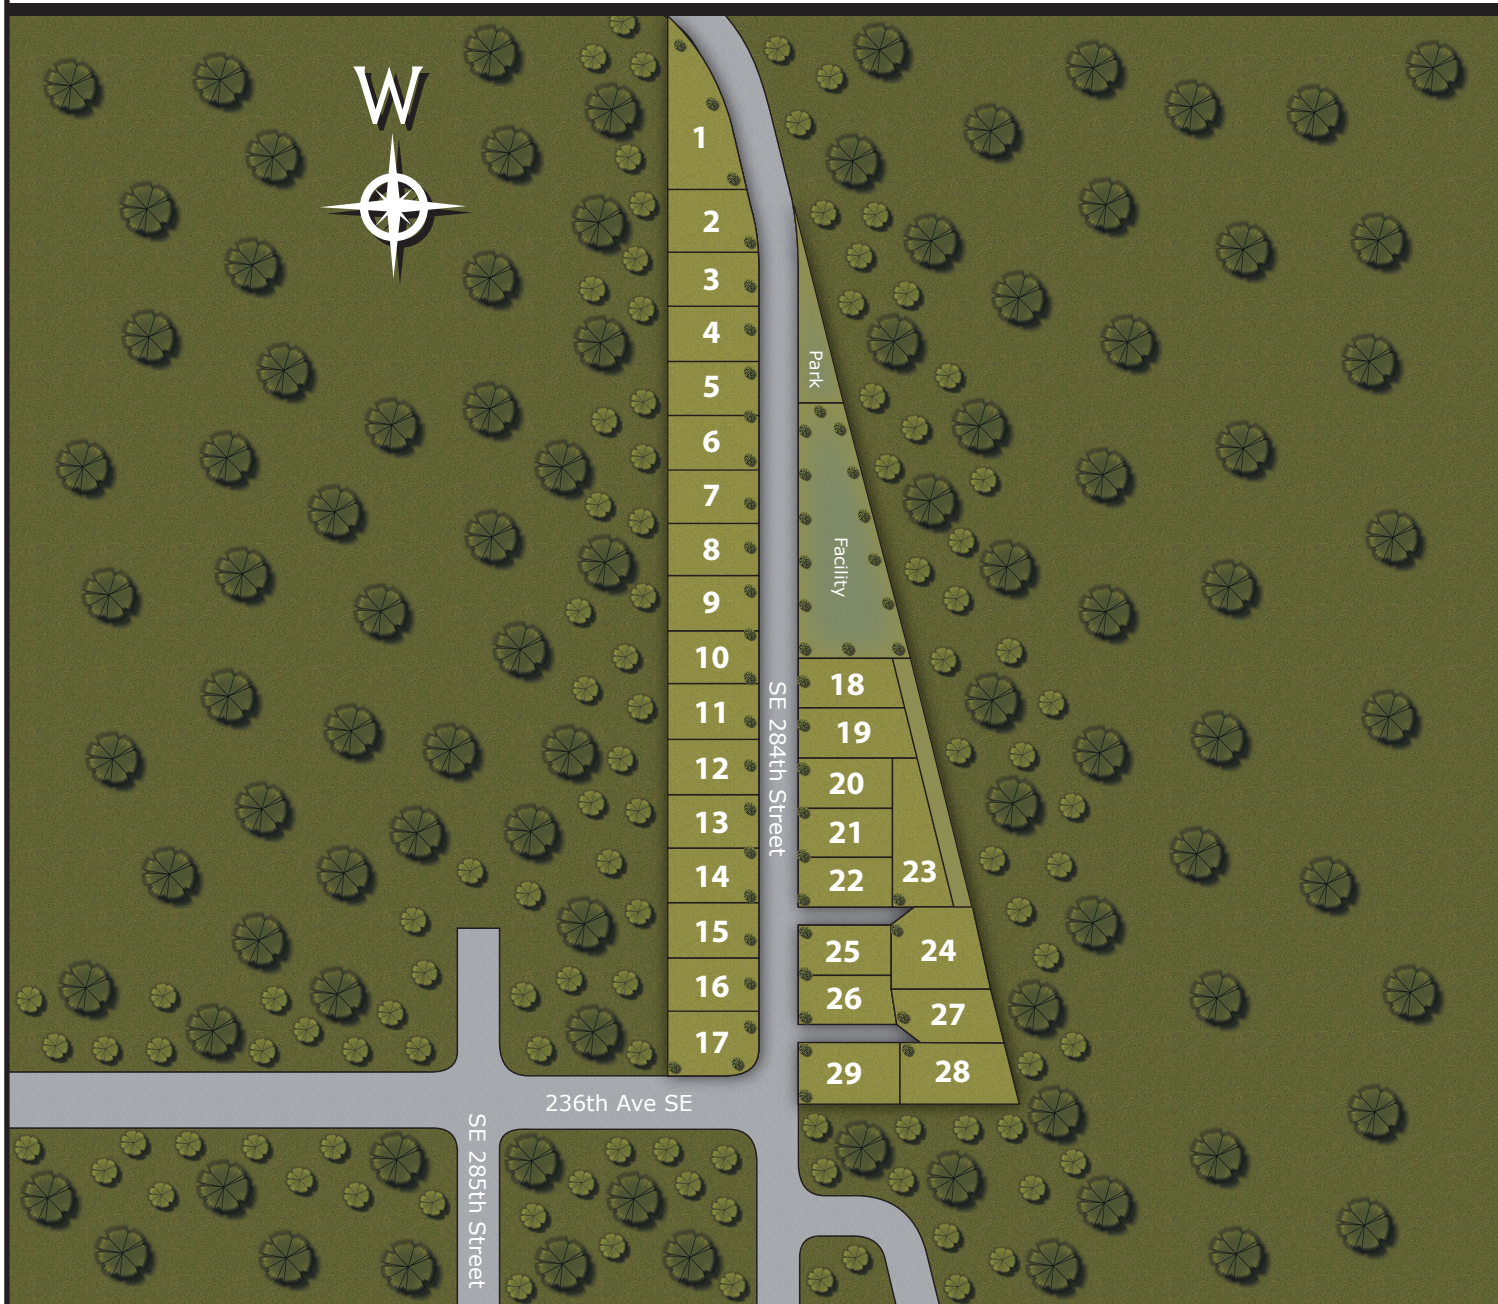

GLACIER POINTE

Maple Valley

DIRECTIONS: Eastbound Hwy 18. Take the Covington (272nd) exit. Turn right on Kent-Kangley (272nd). Turn right on 216th Ave SE. Turn left on 288th. Turn left on 236th. Turn left on SE 284th St into Glacier Pointe.