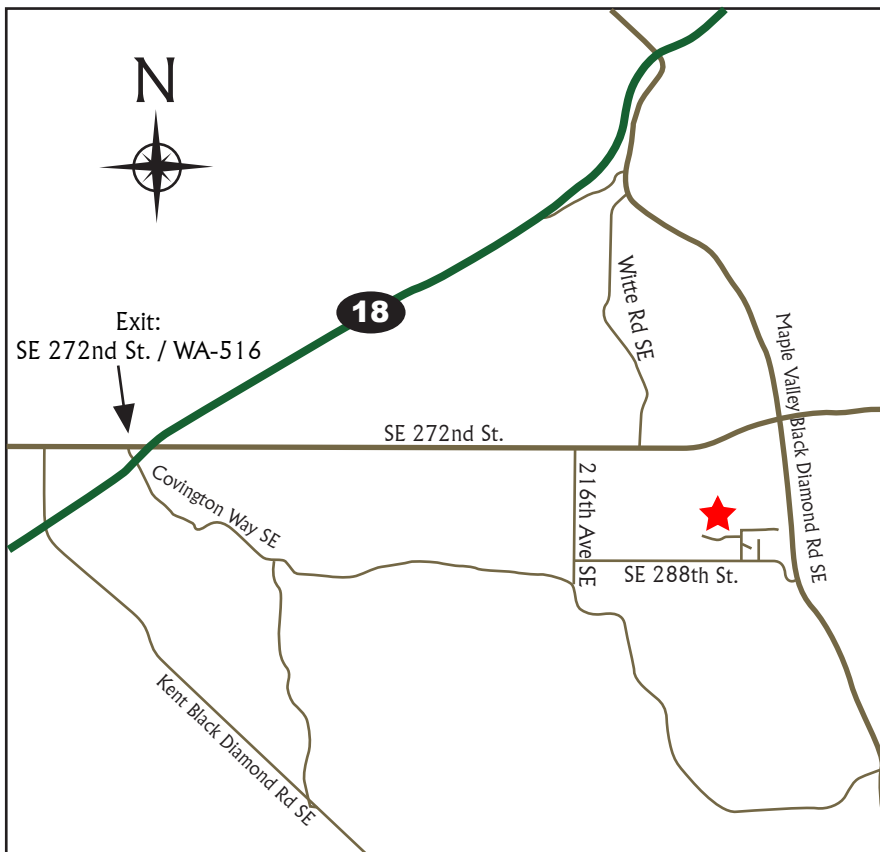

# Directions To: Glacier Pointe

## From I-405 Southbound

- START**    **1:** Start by traveling Southbound on I-405 take exit 2a onto Hwy 167 toward Kent/Auburn
- ↑**        **2:** Take Eastbound 18 exit toward Maple Valley. 8.3 miles
- ↑**        **3:** Take the SE 272nd St. / WA-516 exit toward Covington. 0.4 miles
- ➔**        **4:** Turn Right onto SE 272nd St. / WA-516 3.1 miles
- ➔**        **5:** Turn Right onto 216th Ave SE. 0.9 miles
- ←**        **6:** Turn Left onto SE 288th St. 1.2 miles
- ←**        **7:** Turn Left onto 236th Ave SE. 0.2 miles
- ➔**        **8:** Turn Right onto SE 284th St. Continue into Glacier Pointe. <0.1 miles
- END**     **9:** End at 236th Ave SE and SE 284th St.  
Maple Valley, WA 98038, US