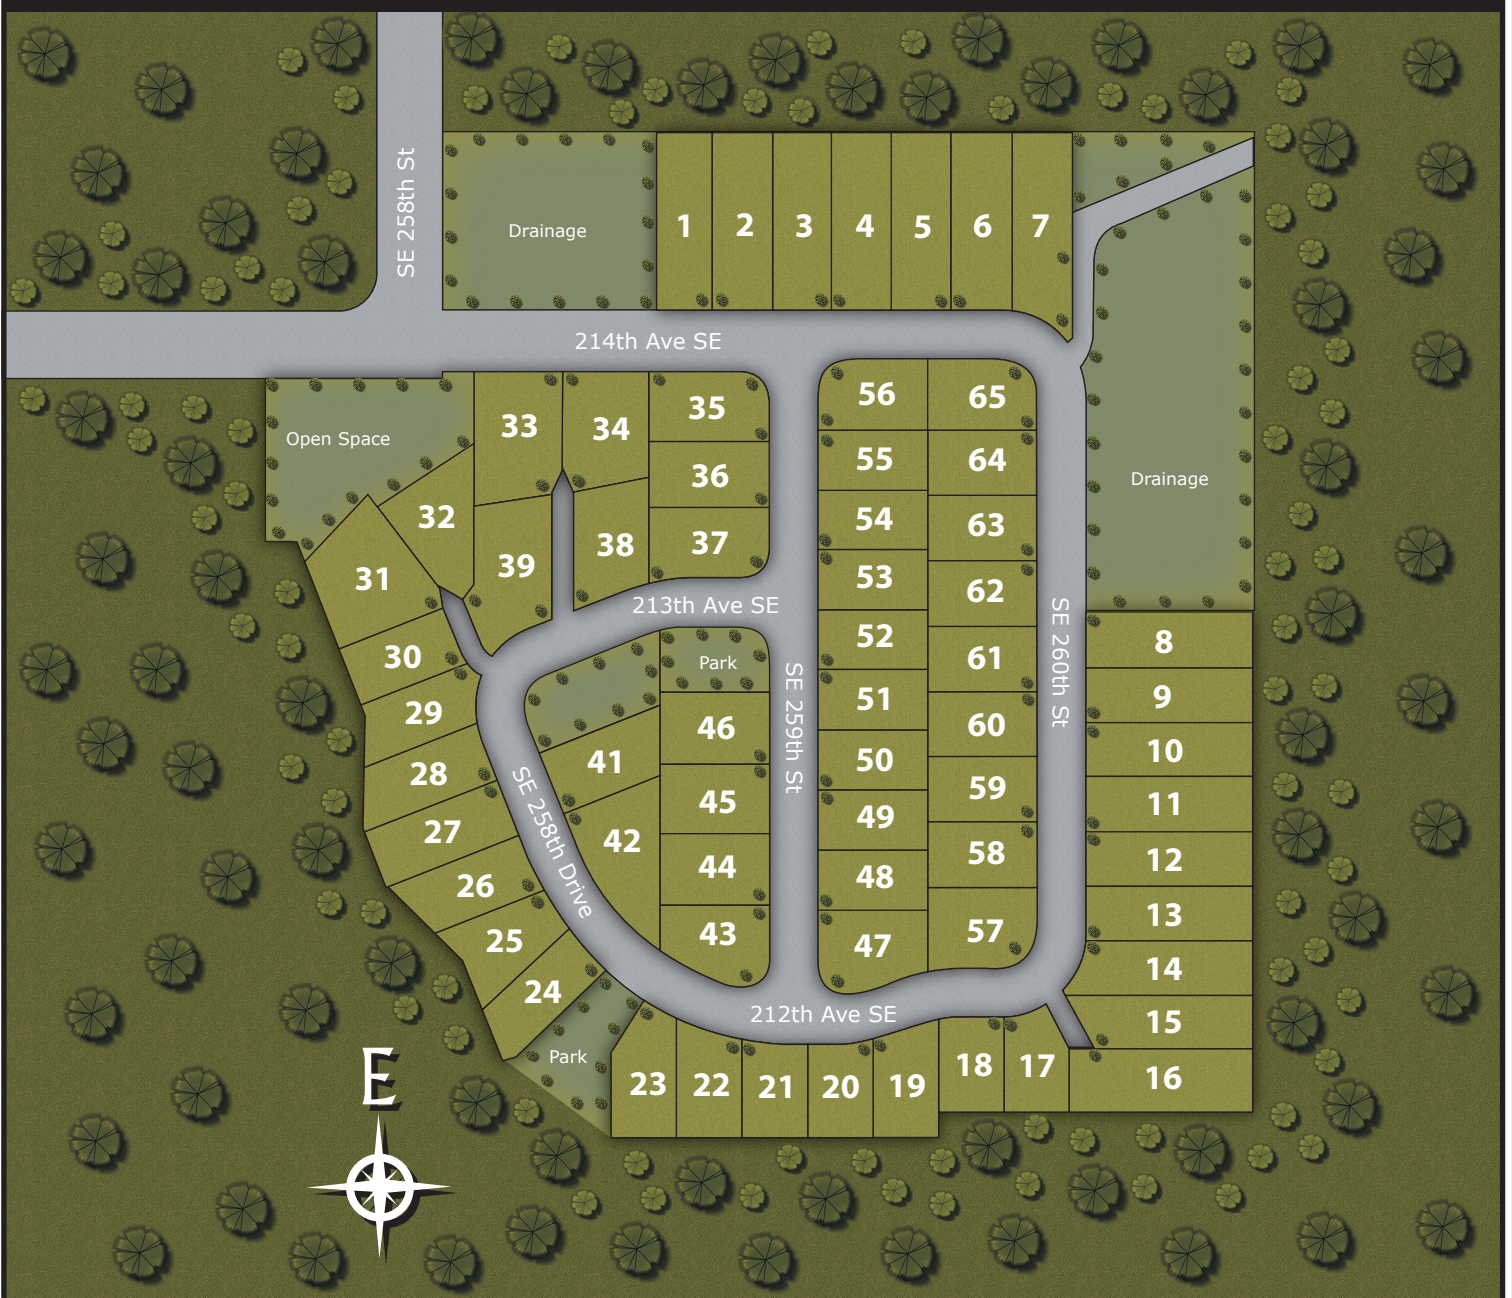

## AT CEDAR DOWNS

Maple Valley

**DIRECTIONS:** Take Hwy. 18 East to SE 232nd St (Maple Valley) exit. Turn right on Hwy 169 (Maple Valley Black Diamond Rd SE). Turn right on Witte Rd SE. Turn slight right on 220th Ave SE. Turn right onto SE 259th St. Turn right onto 217th Ave SE. Turn left onto SE 258th St. Turn left onto 214th Ave SE. Go straight into The Highlands at Cedar Downs.