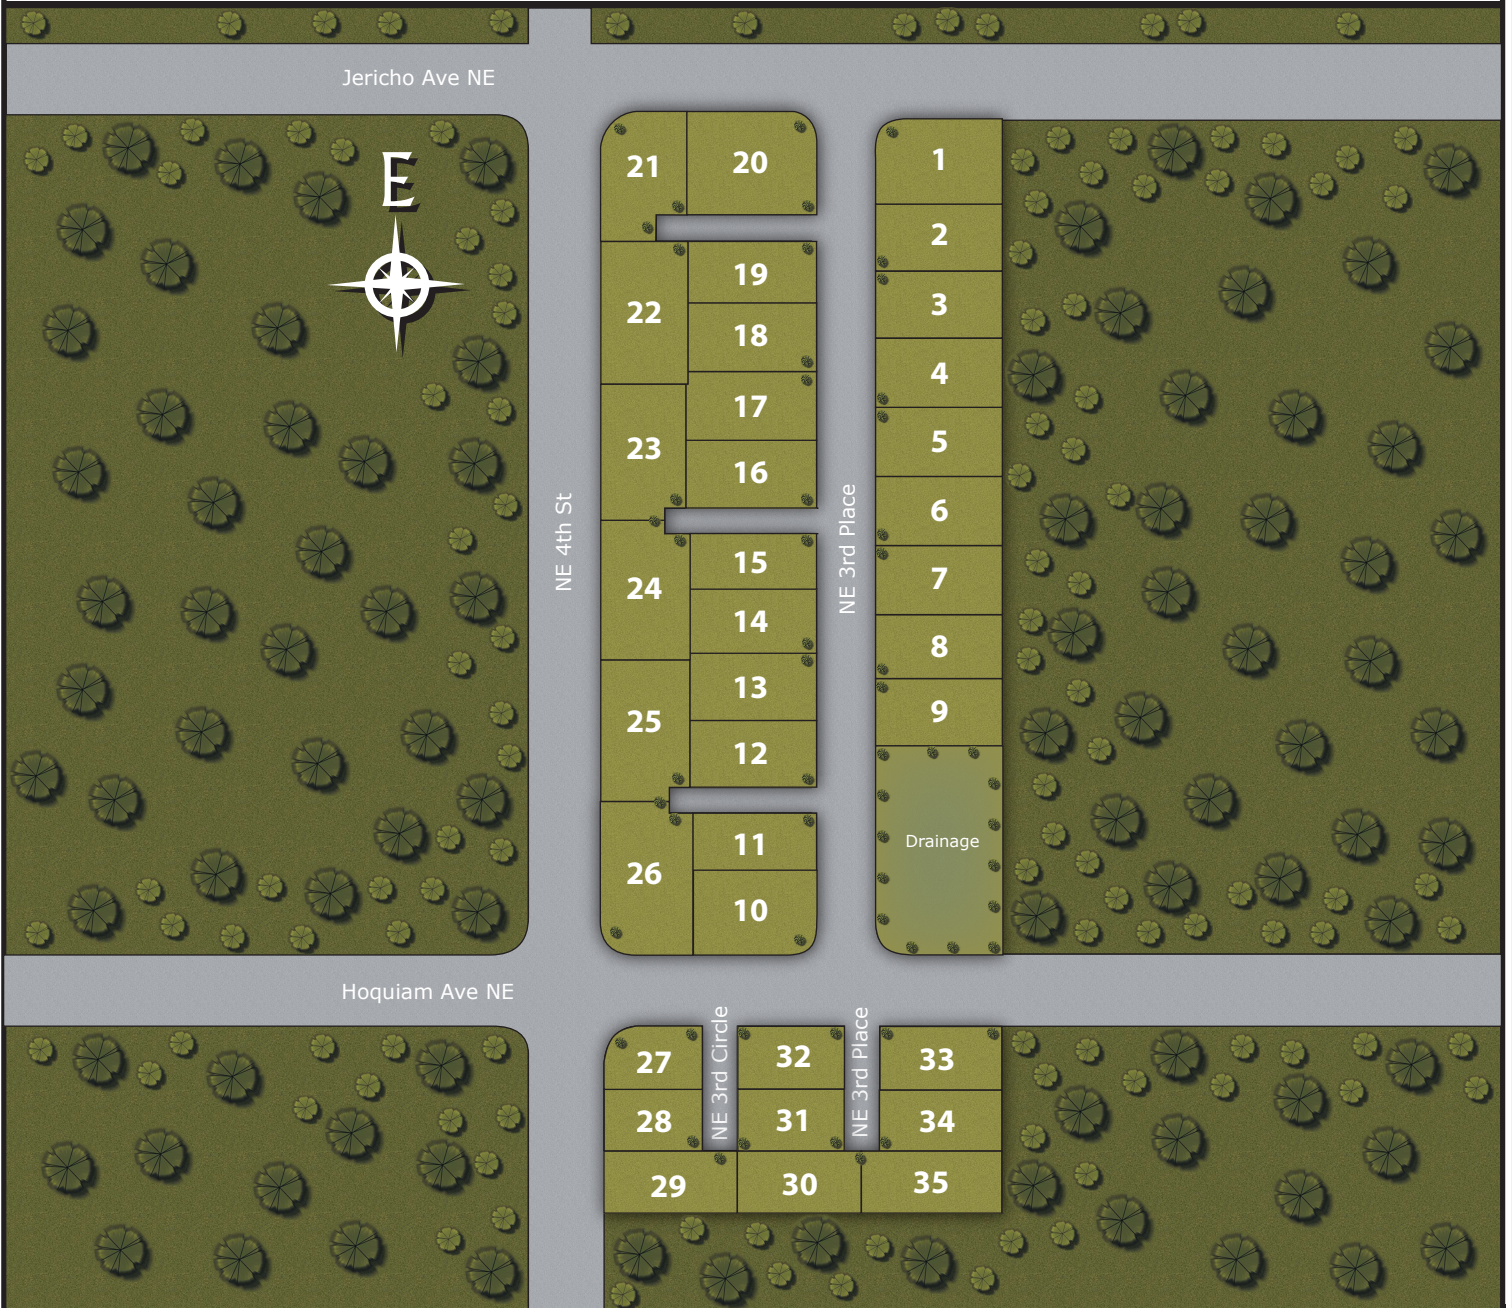

JERICHO Estates

Renton

DIRECTIONS: Northbound I-405: take Exit 4B. Turn right on Hwy 169. Turn right on Sunset Blvd N. Right on NE 3rd St, which becomes NE 4th St. Turn right on Jericho Ave NE. Turn right into Jericho Estates.