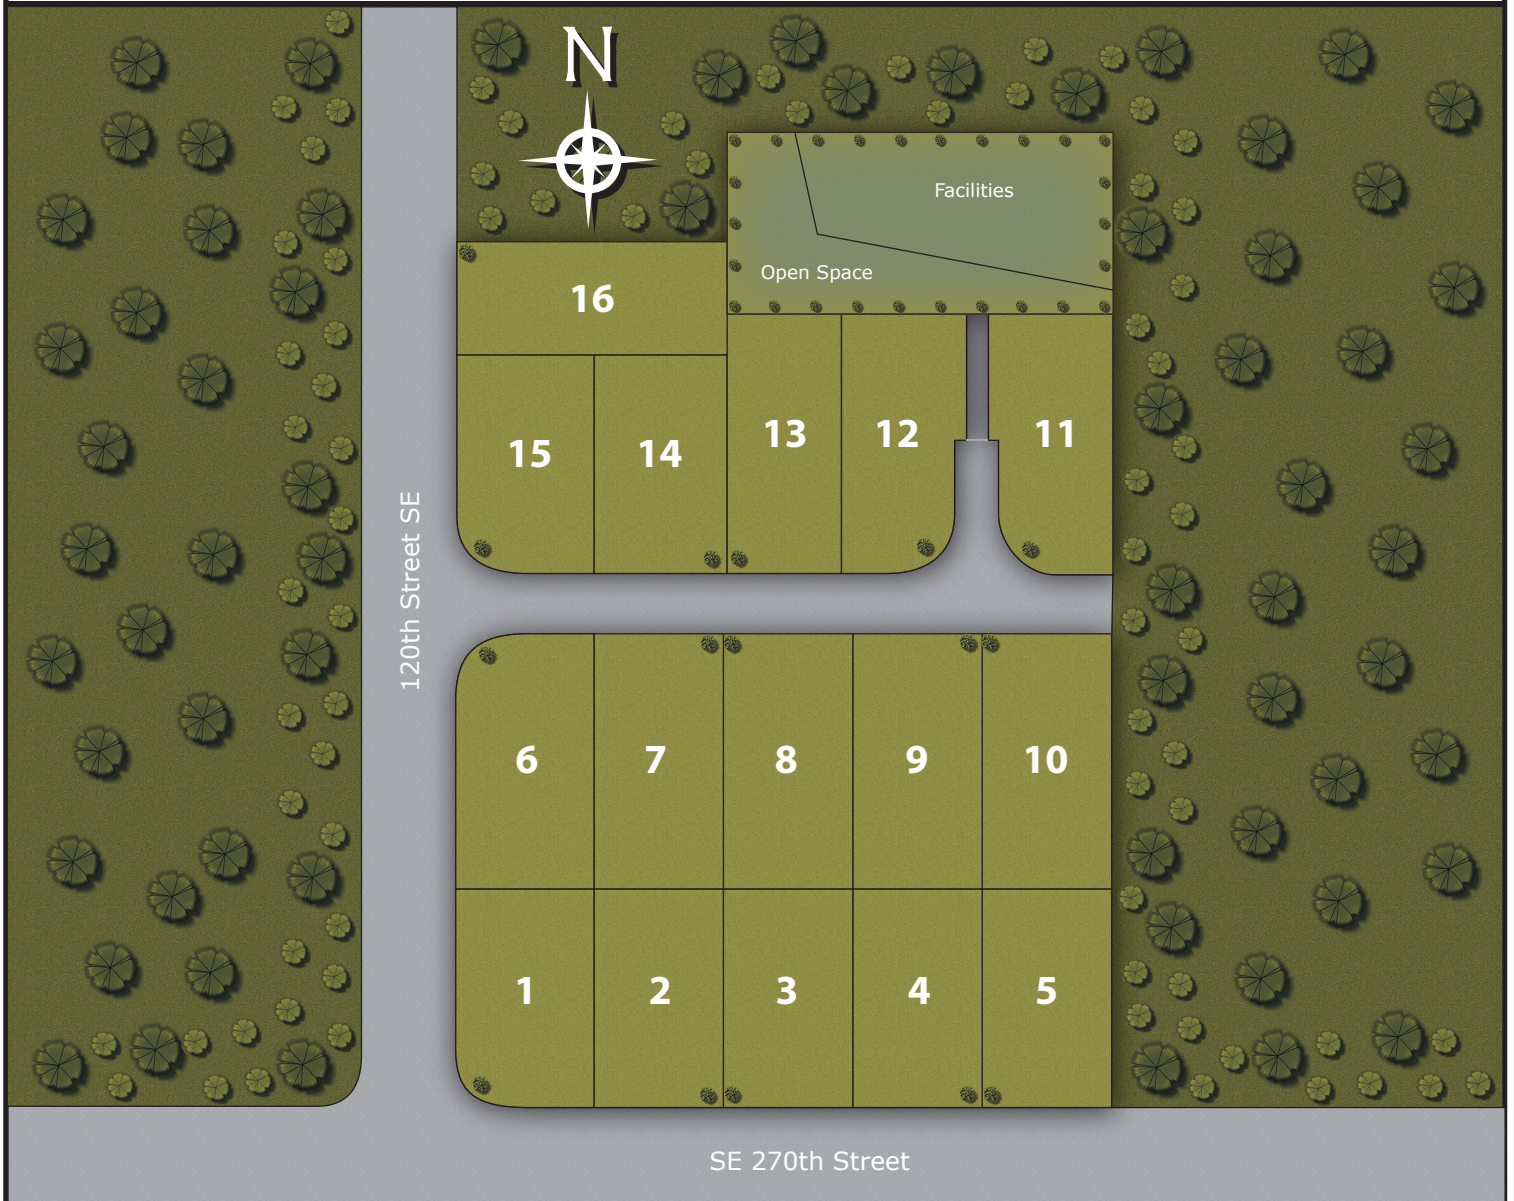

Millbrook

HEIGHTS

Kent

DIRECTIONS: Southbound Hwy. 167 take the 84th Ave S. Exit (Central Ave N) and turn left. Turn left on E Smith St. Just past 104th Ave SE veer left onto SE Kent Kangley Rd. Turn right on 124th Ave SE. Turn right on Se 270th St. Turn right on 120th Ave SE. Millbrook Heights is on your immediate right.