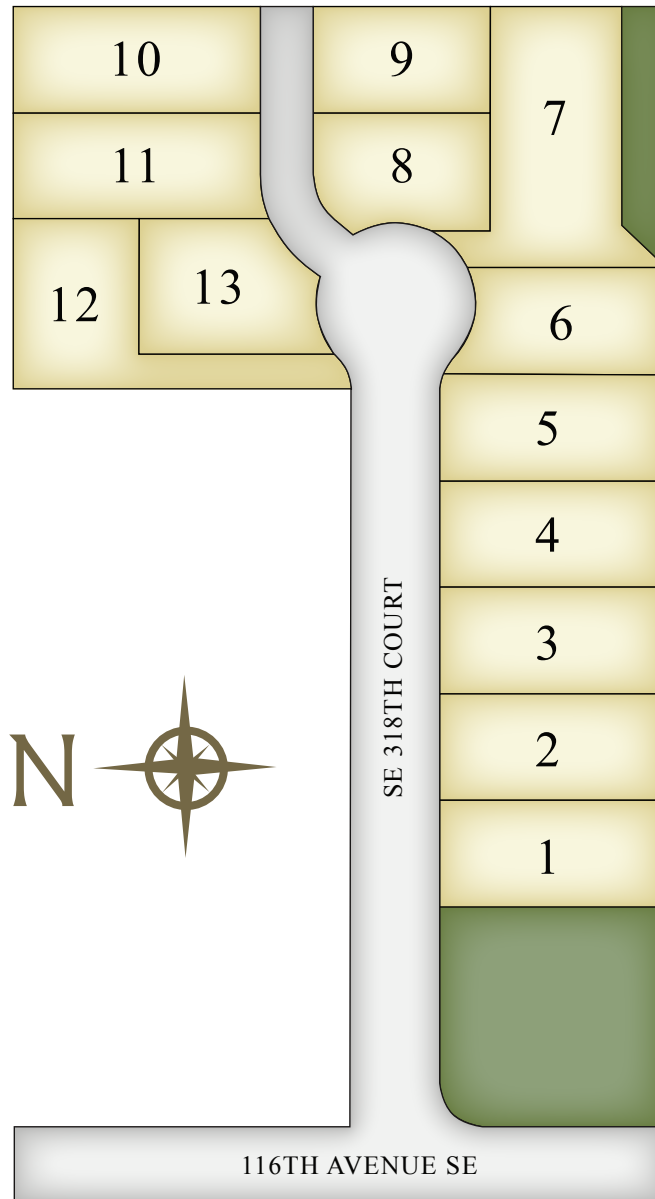

SPENCER PLACE

Where Dreams Are Built

For information call Corinne Lombardo at
(253) 661-5264 or email corinne@windermere.com
norrishomesinc.com/SpencerPlace

Information deemed reliable but not guaranteed by agent or seller. Buyer to verify. Neither seller nor Agent warrant square footage information. Buyer to verify to own satisfaction.