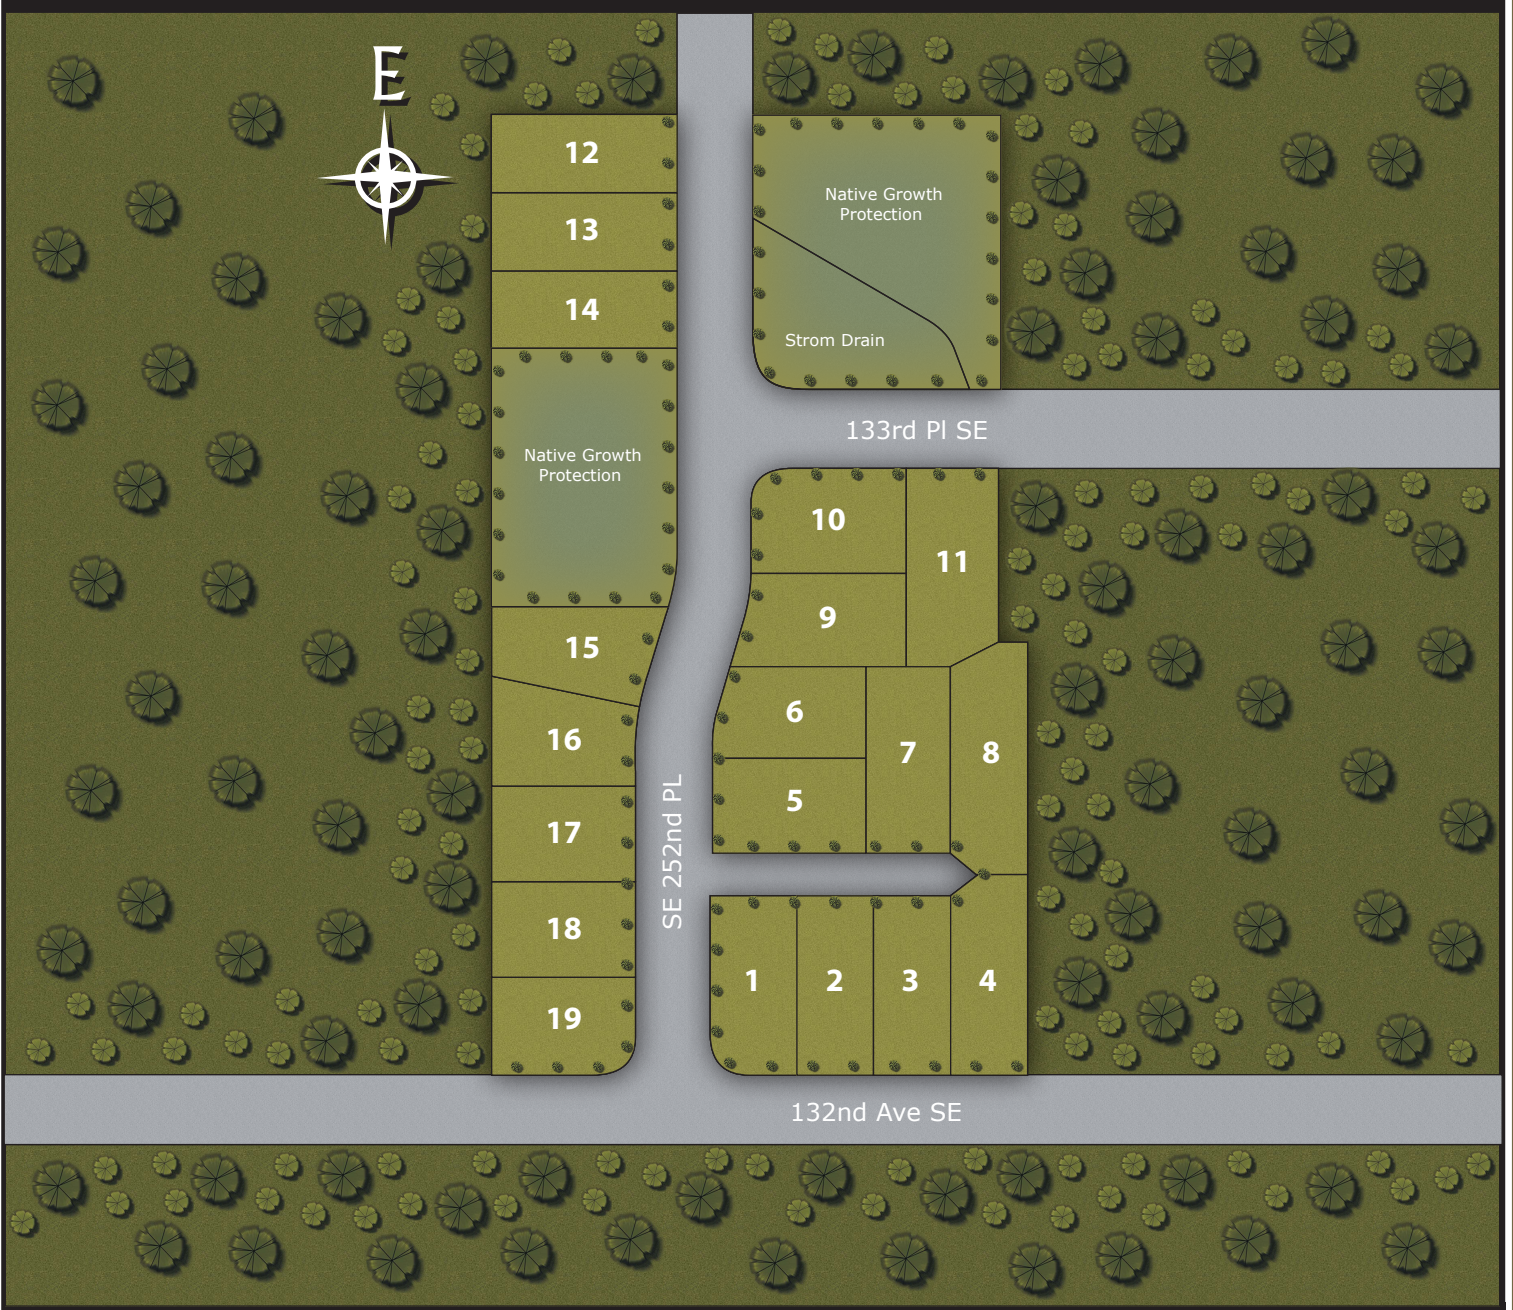

# TAHOMA VISTA

Kent

**DIRECTIONS:** Southbound Hwy. 167 take the 84th Ave S. exit (Central Ave N). Turn left on 84th Ave S which becomes Central Ave N. Turn left on E Smith St (516) which becomes Canyon Dr. Just past 104th Ave SE (Benson) continue straight on Se 256th St. Do Not veer left on SE kent Kangley Rd. Turn left on 132nd Ave SE. Turn right on Se 252nd PL into Tahoma Vista.